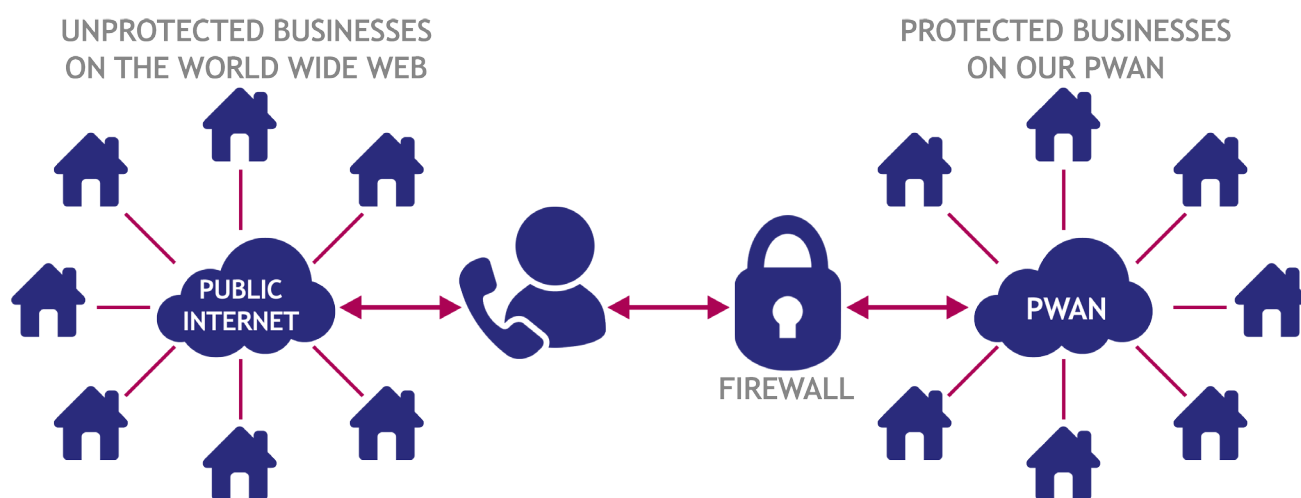

PremierChoice Group

A SECURE AND ENCRYPTED SOLUTION

PRIVATE WIDE AREA NETWORK (PWAN)

HOW IT WORKS

For more information call **020 8300 9495** or go to www.premierchoicegroup.com